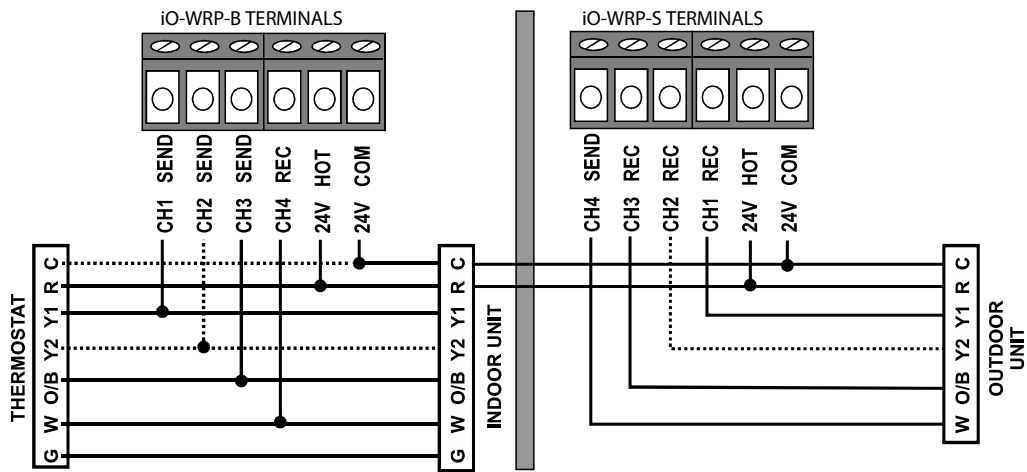

HEAT PUMP UPGRADE WITH ONLY TWO WIRES TO OUTDOOR UNIT