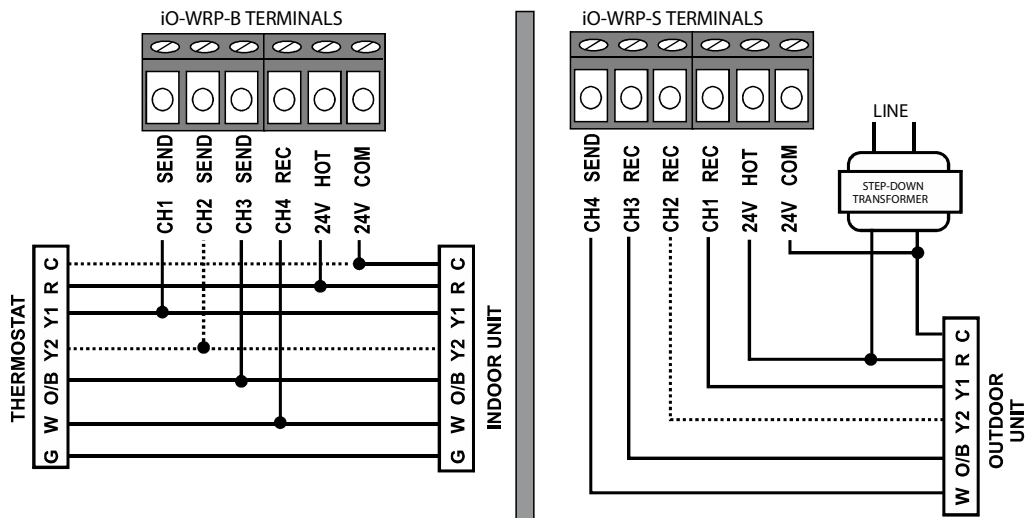

### Specifications: Base and Satellite Modules

<b>Dimensions</b>	5.125" Height x 2.625" Width x 1.125" Depth
<b>Input Voltage</b>	24 VAC
<b>Signal Input/Output</b>	24 VAC
<b>Channels</b>	Base: 3 Send - 1 Receive    Satellite: 3 Receive - 1 Send
<b>Contact Rating</b>	1A per channel
<b>Frequency</b>	915MHz Operation
<b>Range</b>	Up to ¼ mile
Factory-paired, multiple pairs can be installed in same building	

5351 East Thompson Road Suite 142  
 Indianapolis, IN 46237  
 P: 888.359.0362  
 F: 317.489.5204

info@iOhvaccontrols.com  
 www.iOhvaccontrols.com

SINGLE OR MULTI-STAGE COOLING WITH BROKEN WIRE TO OUTDOOR UNIT

HEAT PUMP UPGRADE WITH ONLY TWO WIRES TO OUTDOOR UNIT

HEAT PUMP UPGRADE WITH NO WIRES TO OUTDOOR UNIT

5351 East Thompson Road Suite 142  
 Indianapolis, IN 46237  
 P: 888.359.0362  
 F: 317.489.5204

info@iohvaccontrols.com  
 www.iohvaccontrols.com