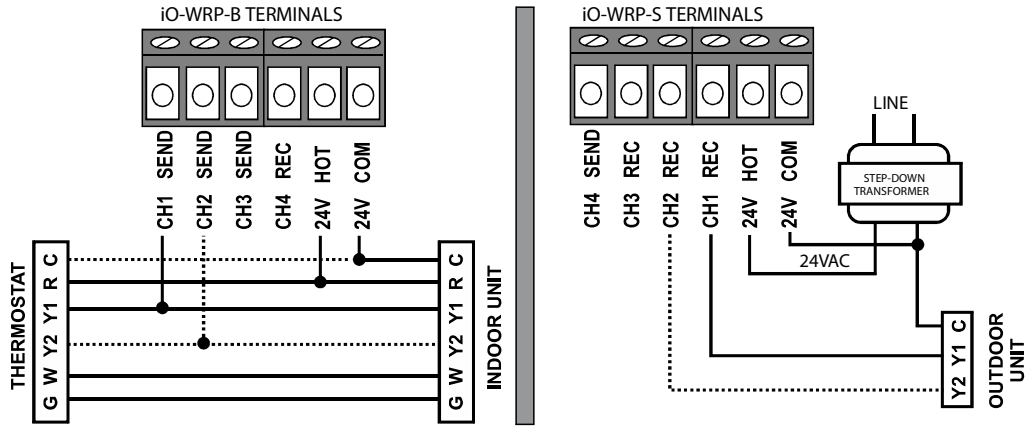

SINGLE OR MULTI-STAGE COOLING WITH BROKEN WIRE TO OUTDOOR UNIT