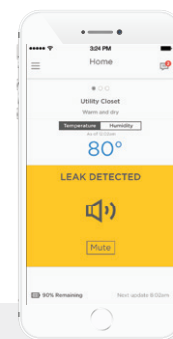

Honeywell | Connected Home

Lyric™ Wi-Fi Water Leak
and Freeze Detector

Lyric™ Wi-Fi Water Leak and Freeze Detector

Offer your customers peace of mind through alerts about water leaks.

Just as the Lyric Thermostat keeps homeowners connected to their heating and cooling system to maximize energy savings and comfort control, the Lyric Wi-Fi Water Leak and Freeze Detector keeps them connected to help protect against major water damage. It can alert them to water leaks before they become costly problems.

Detection & Protection

The average water leak causes \$7000 in damage*. Alerts from the Lyric system can help reduce the risk. The unit can also detect temperatures that could freeze pipes and humidity that could damage valuables.

Fewer Callbacks

The battery operation makes maintenance easy for the homeowner. Plus, the unit is reusable after a detection.

Backed By Honeywell

The Lyric Wi-Fi Water Leak and Freeze Detector is part of Honeywell's trusted Lyric connected platform. It can be used as a standalone product or to drive sales as part of a complete system, furthering your reputation as a solution provider.

Expandable

The Lyric Wi-Fi Water Leak and Freeze Detector includes a 4-ft. water sensing cable. Additional cables can be added for expanded coverage, up to 500 ft.

Bottom Line Growth

Water damage can happen to anyone - so the Lyric Wi-Fi Water Leak and Freeze Detector can be recommended to all customers. For you, that means adding it to your lineup will lead to increased upsell opportunities for your business.