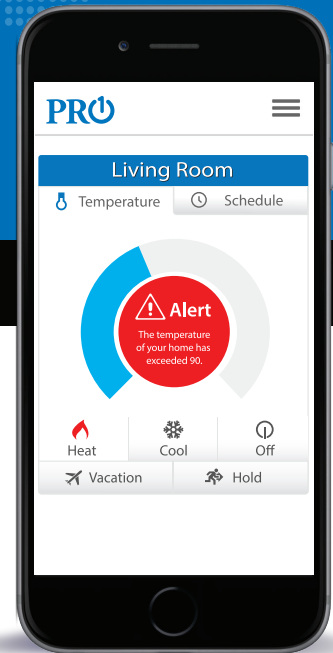

WIFI
BUILT-IN
Looking For More WIFI Options?

T855i - Advanced Model
4 Heat, 2 Cool Heat Pump
2 Heat, 2 Cool Conventional

Smart Grid Capable

Utility companies offer rebates, rate reductions and other incentives to homeowners who opt into demand response programs. These programs allow the utility companies to scale back energy usage during peak time periods. To learn more contact your professional technician or local Pro1 Sales Representative.

Save from Anywhere

Control and monitor the system's performance from anywhere. Homeowners can choose to receive tips on ways to maximize energy efficiency throughout the year.

The Active Alerts send notifications to your smart device if the system is not working correctly.